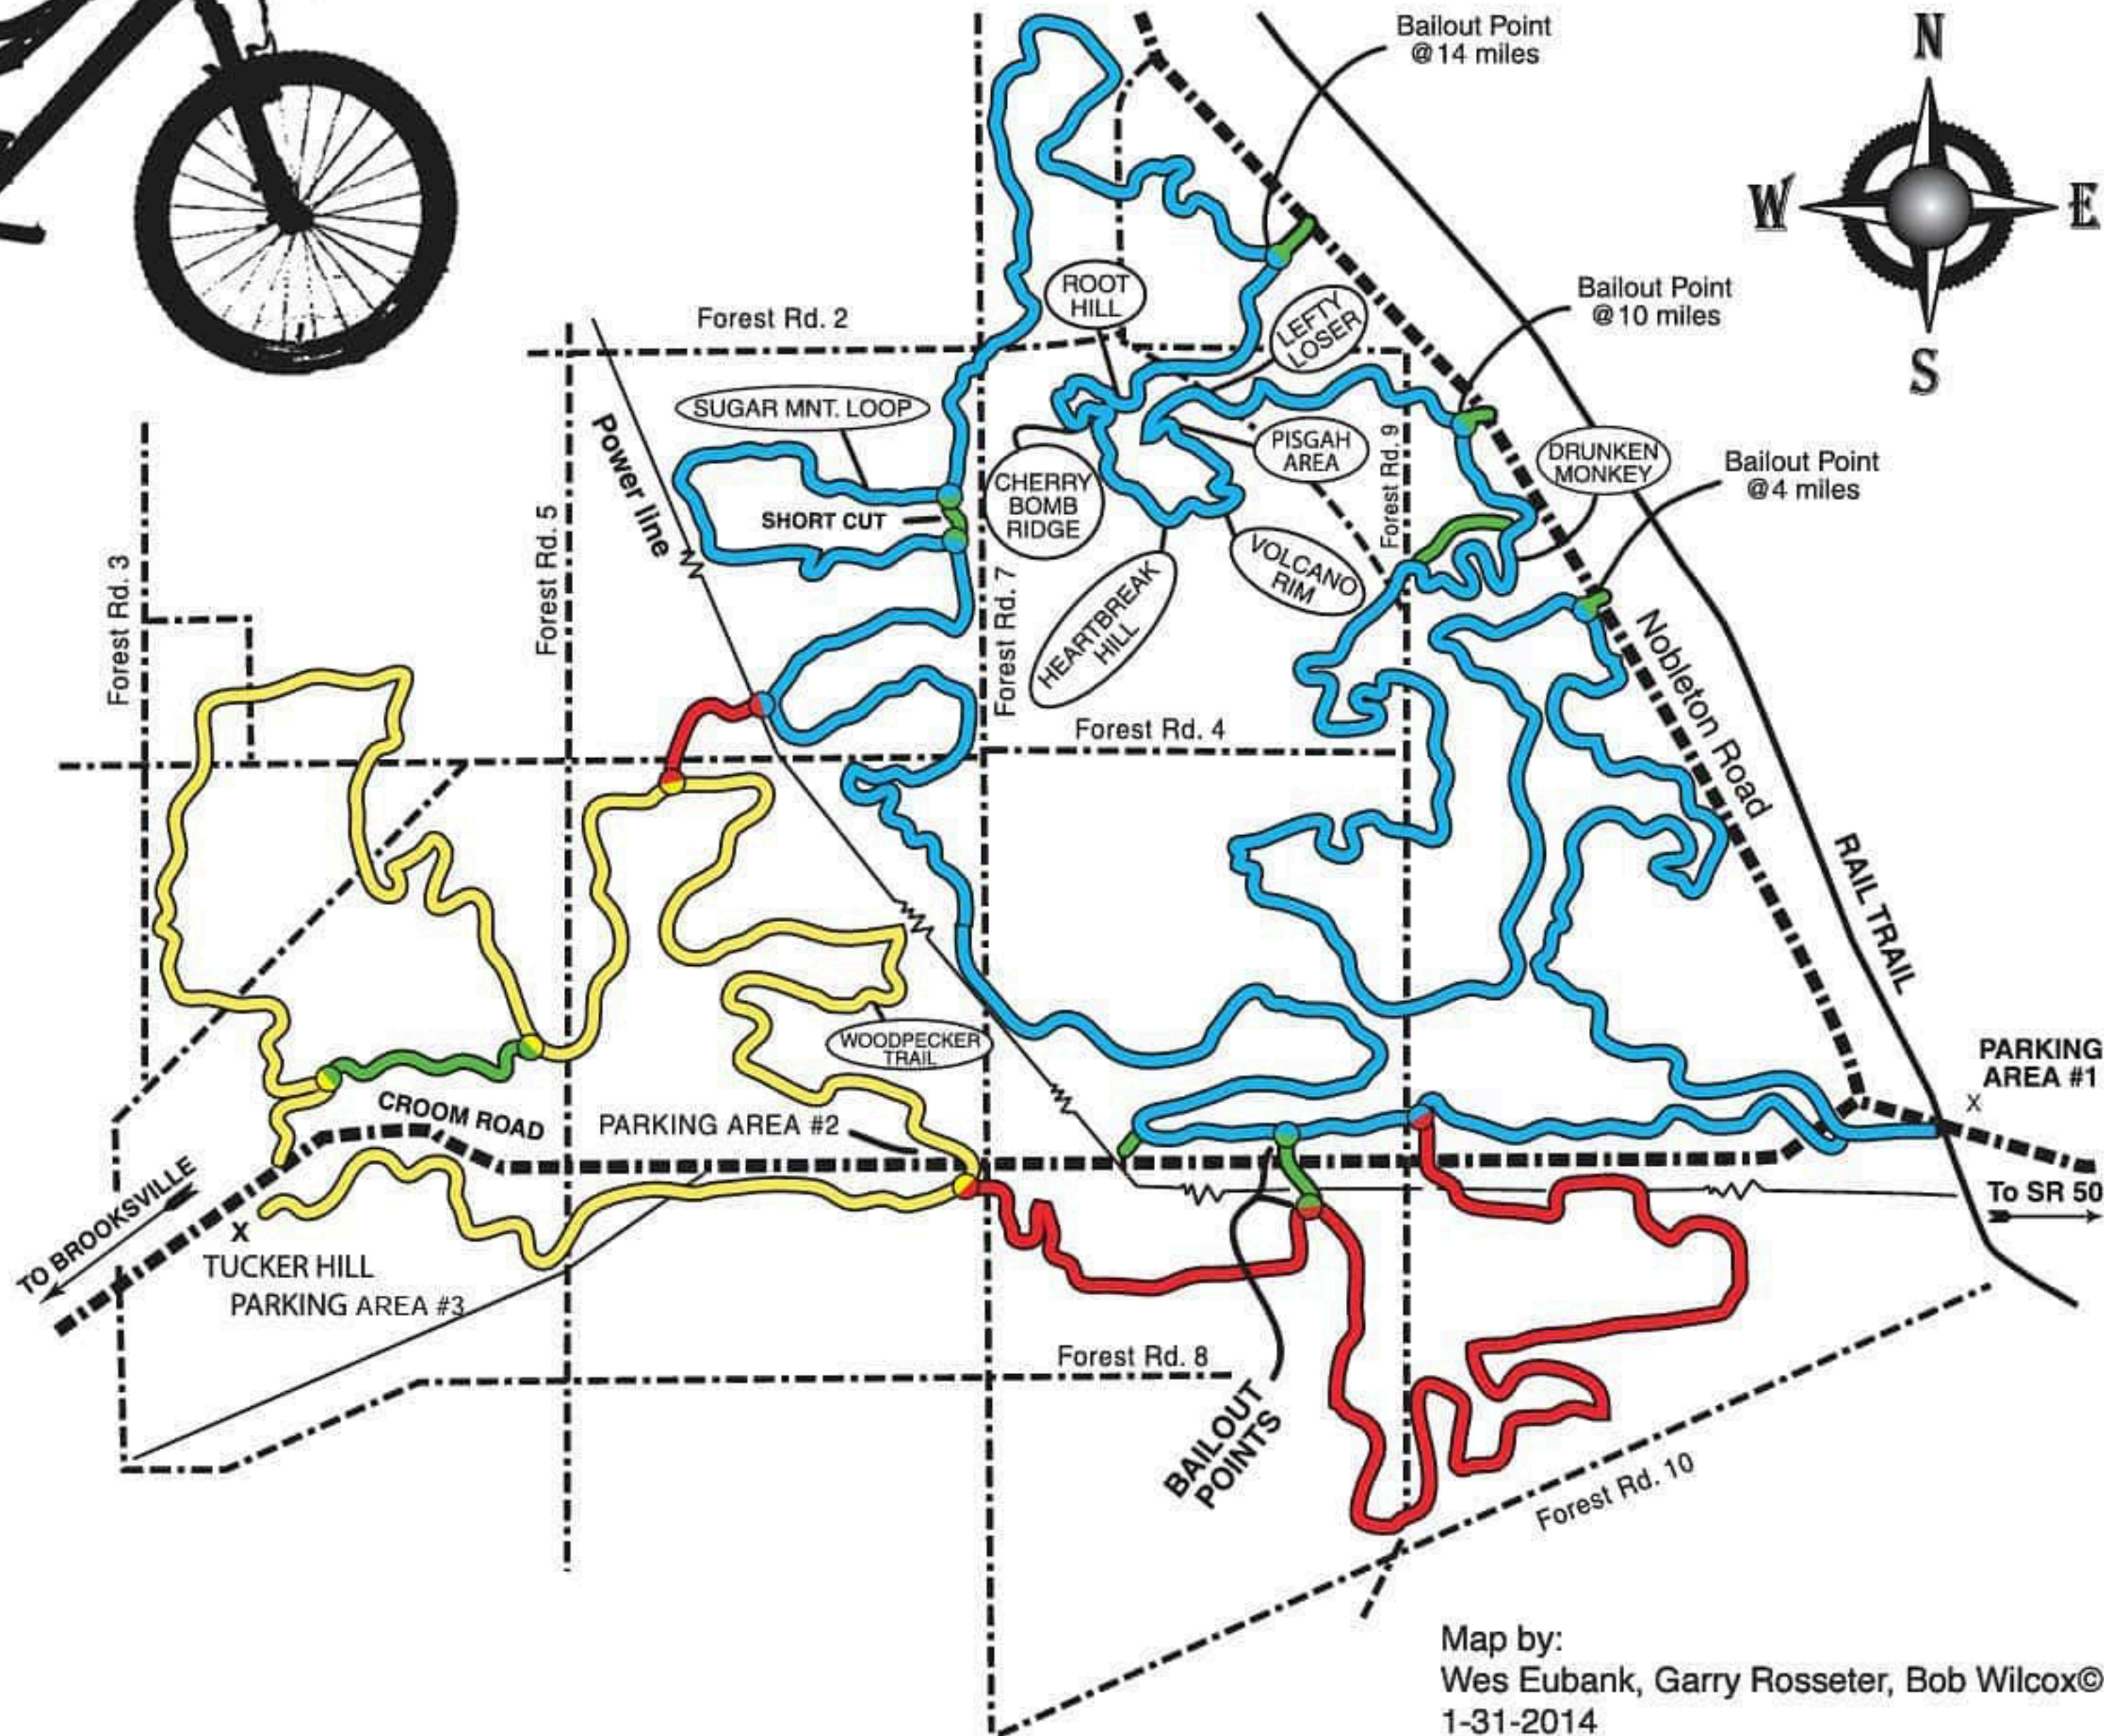

Croom Mountain Bike Trails

JOIN SWAMP TO HELP SUPPORT THESE TRAILS

SWAMP
mountain
bike club

www.swampmtbclub.com

ALL TRAILS
ESTABLISHED AND
MAINTAINED BY
SWAMP MOUNTAIN
BIKE CLUB.

Trail Legend

-  FOREST ROADS
-  YELLOW LOOP
Approx. 12 miles
-  BLUE LOOP
Approx. 24 miles
-  RED CONNECTOR TRAILS
Approx. 7 miles
-  GREEN BAILOUTS/SHORTCUTS
Approximately 1 mile

In case of
emergency: Call 911

Map by:
Wes Eubank, Garry Rosseter, Bob Wilcox©
1-31-2014