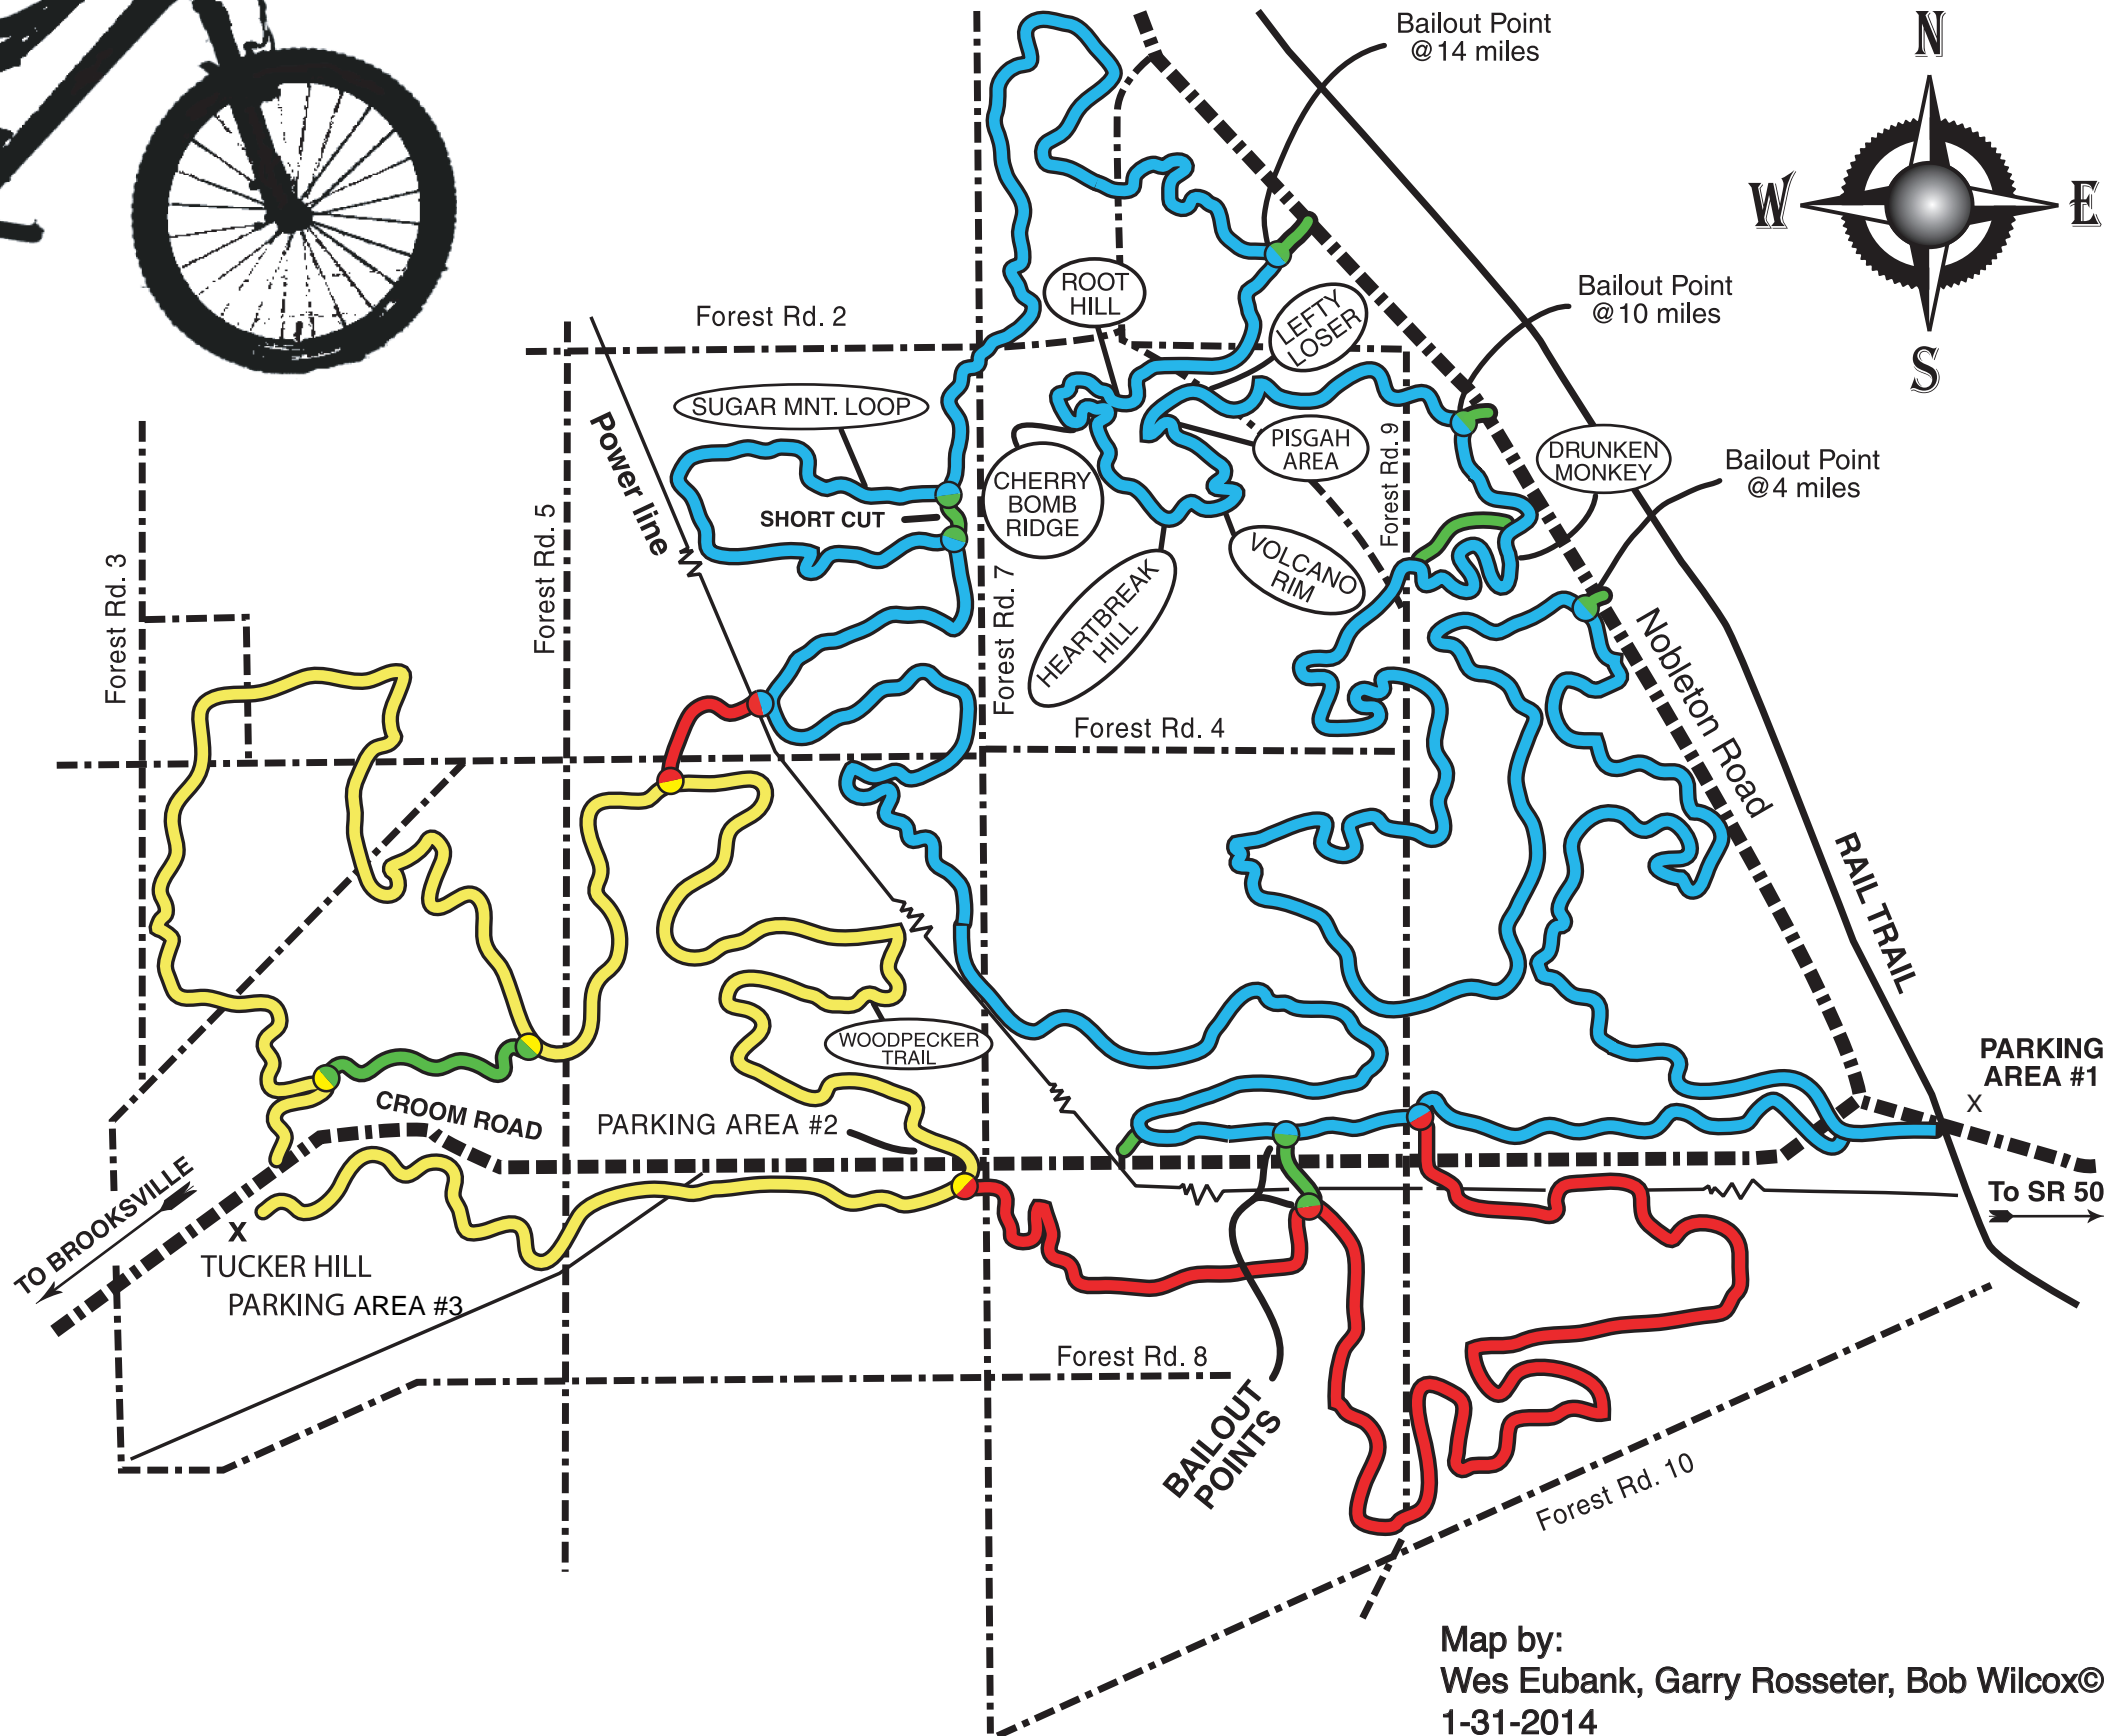

Croom Mountain Bike Trails

JOIN SWAMP TO HELP SUPPORT THESE TRAILS

SWAMP
*mountain
 bike club*
www.SWAMPCLUB.org

ALL TRAILS
 ESTABLISHED AND
 MAINTAINED BY
 SWAMP MOUNTAIN
 BIKE CLUB.

Trail Legend

- FOREST ROADS
- YELLOW LOOP
Approx. 12 miles
- BLUE LOOP
Approx. 24 miles
- RED CONNECTOR TRAILS
Approx. 7 miles
- GREEN BAILOUTS/SHORTCUTS
Approximately 1 mile

**In case of
 emergency: Call 911**

Map by:
 Wes Eubank, Garry Rosseter, Bob Wilcox©
 1-31-2014