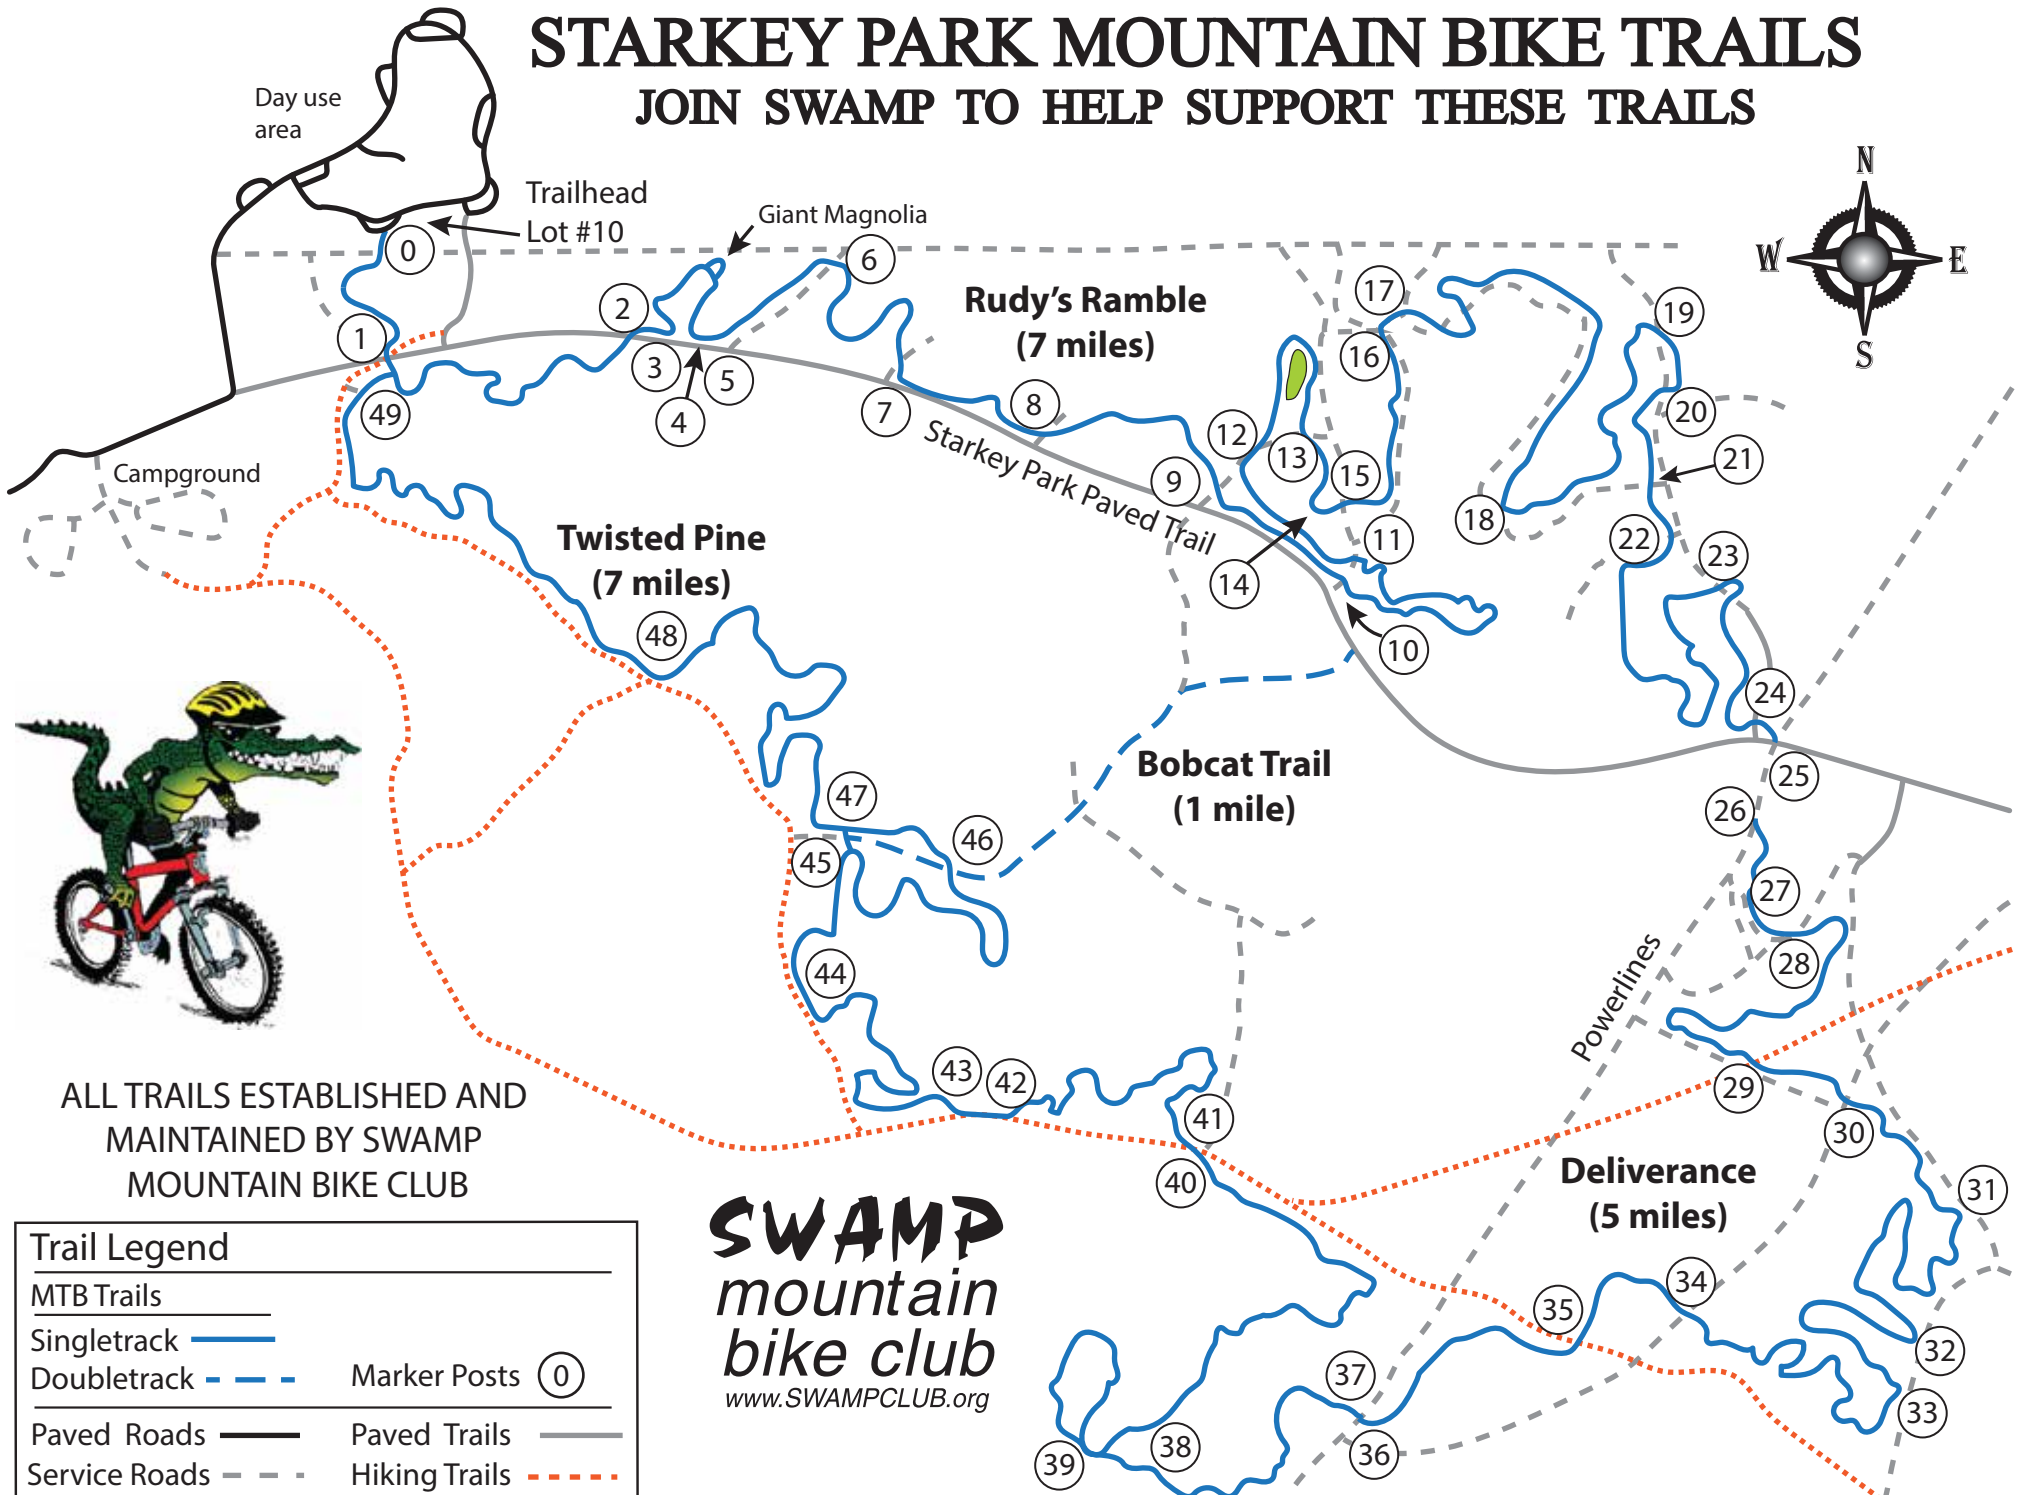

STARKEY PARK MOUNTAIN BIKE TRAILS

JOIN SWAMP TO HELP SUPPORT THESE TRAILS

ALL TRAILS ESTABLISHED AND MAINTAINED BY SWAMP MOUNTAIN BIKE CLUB

Trail Legend	
MTB Trails	
Singletrack	
Doubletrack	
Paved Roads	
Service Roads	
Marker Posts	
Paved Trails	
Hiking Trails	

SWAMP
mountain bike club
www.SWAMPCLUB.org

In case of emergency: Call 911

Map by: Harvey Minton & Ron Zajac ©2/1/2017